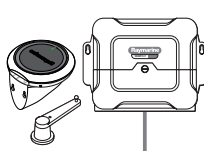

i70s Colour instrument

p70s Colour Autopilot Control Head

Ray 90 Radio VHF black box with DSC

AIS700 class B AIS transceiver with built-in antenna splitter.

Wireless VHF Handset second helm

ELECTRONIC PACK (CONTINUED)

DST810 Speed/Depth/Temp Transducer

Wind transducer and iTC5 interface box

EV-1 9-axis compass sensor with built-in rate gyro
ACU-400 actuator control unit
Rudder Reference

L&S hydraulic unit drive

SeaTalkNG