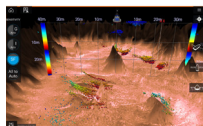

OPTIONNAL RADAR

Quantum 2 Doppler antenna using CHIRP Pulse Compression technology and Doppler collision avoidance technology.

RayNet

OPTIONNAL MFD* CHART

Axiom + 12 12" Multifunction WIFI touchscreen display. Autopilot control integrated

RayNet

*the MFD option removes the i70 in the Chart table

OPTIONNAL AUTOPILOT

S100 wireless Remote control

SeaTalkNG

OPTIONNAL 3D SOUNDER

RV-200 bronze probe to identify structures and locate the fish with clarity identical to RealVision 3D sonar reality