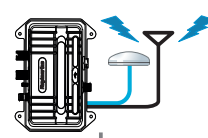

i70s Colour instrument

p70s Colour Autopilot Control Head

Ray 90 Radio VHF black box with DSC

AIS700 class B AIS transceiver with built-in antenna splitter.

Wireless VHF Handset second helm

ELECTRONIC PACK (CONTINUED)

DST810 Speed/Depth/Temp Transducer

Wind transducer and iTC5 interface box

EV-1 9-axis compass sensor with built-in rate gyro
ACU-400 actuator control unit
Rudder Reference

L&S hydraulic unit drive

SeaTalkNG